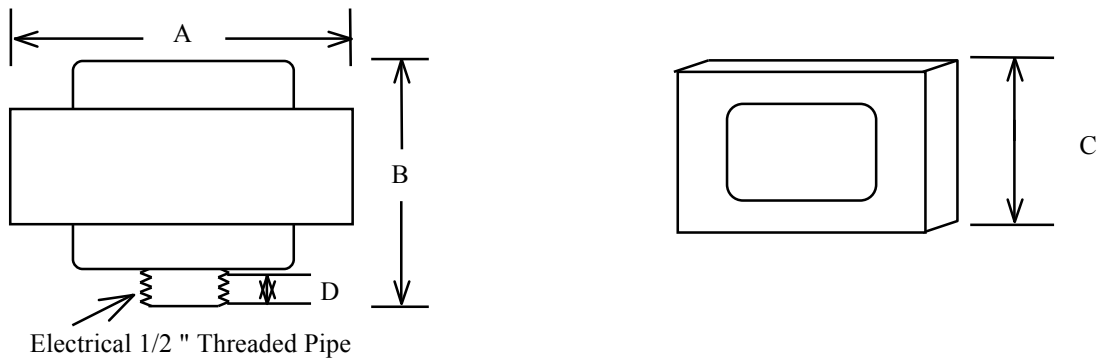

HATCH

LS1250ENT-277 50 VA Auto -Transformer 8 8

Dimension					
A	B	C	D	G Mounting hole	H
2.625	3.00	2.187	0.500		

Dim. in inches

UL recognized
CSA approved